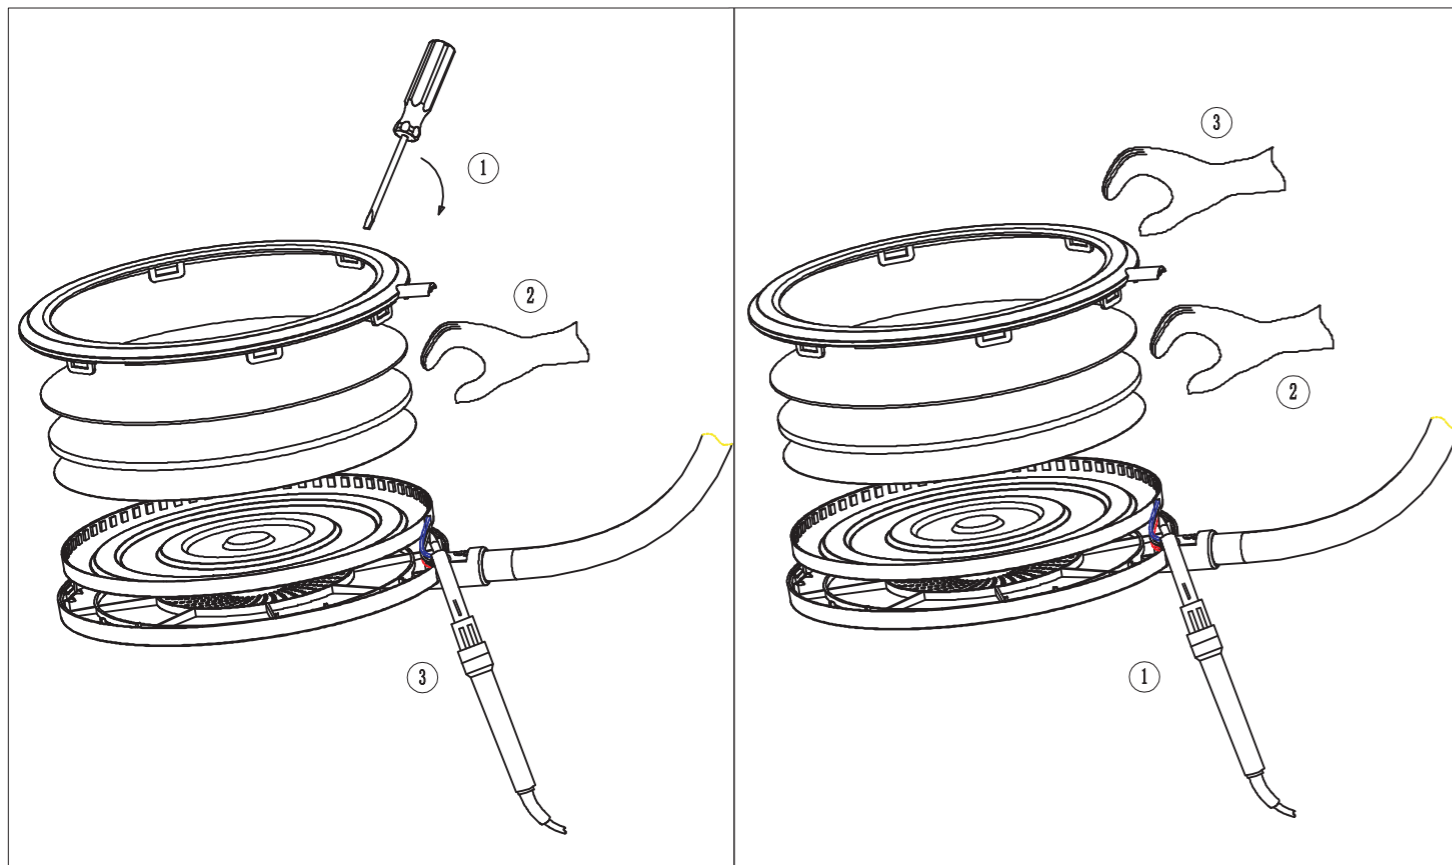

Anleitung zum Auswechseln der LEDs / Instruction how to change the LEDs