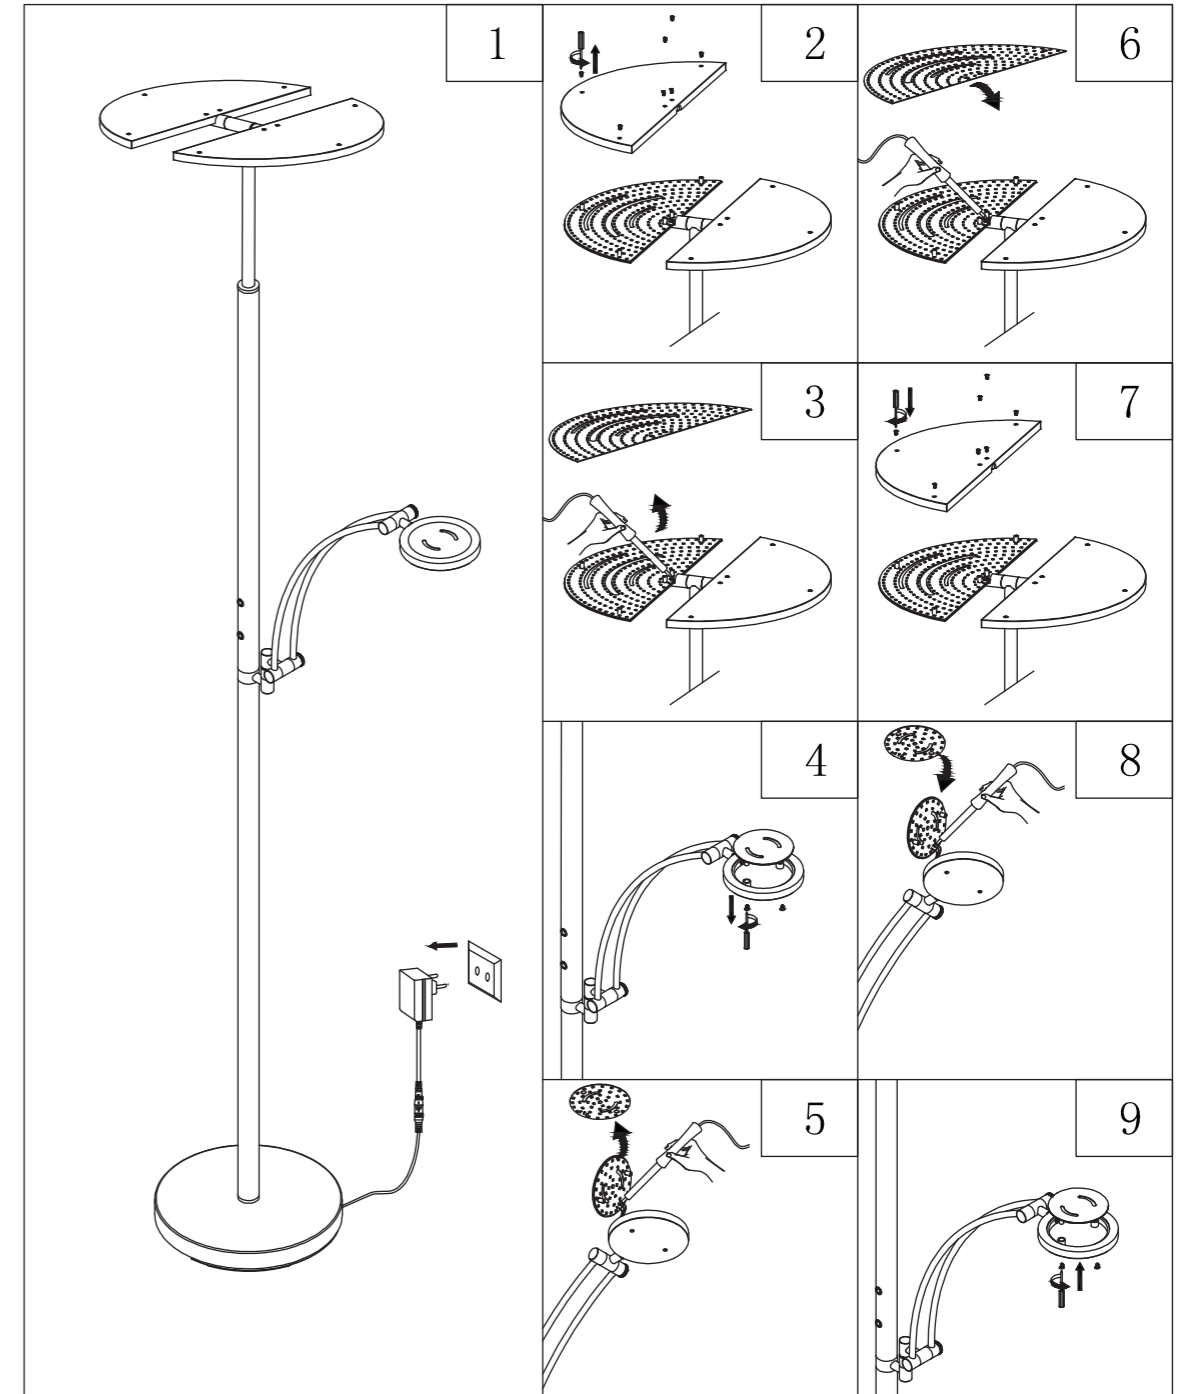

Light source disassembly diagram