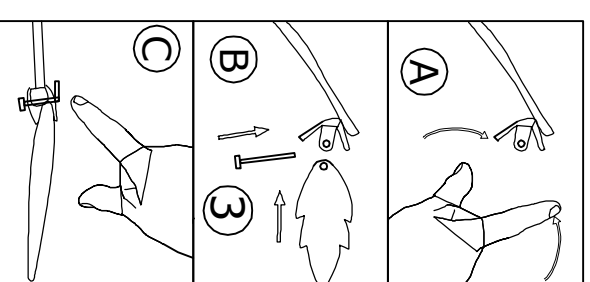

## LIGHTTING

63100-3

Clear ① X 16

Frosted ② X 16

③ X 32

GLOBBO Handels GmbH  
 St. Peter 38  
 A-9184 St. Jakob/Rosental  
 www.globbo-lighting.com