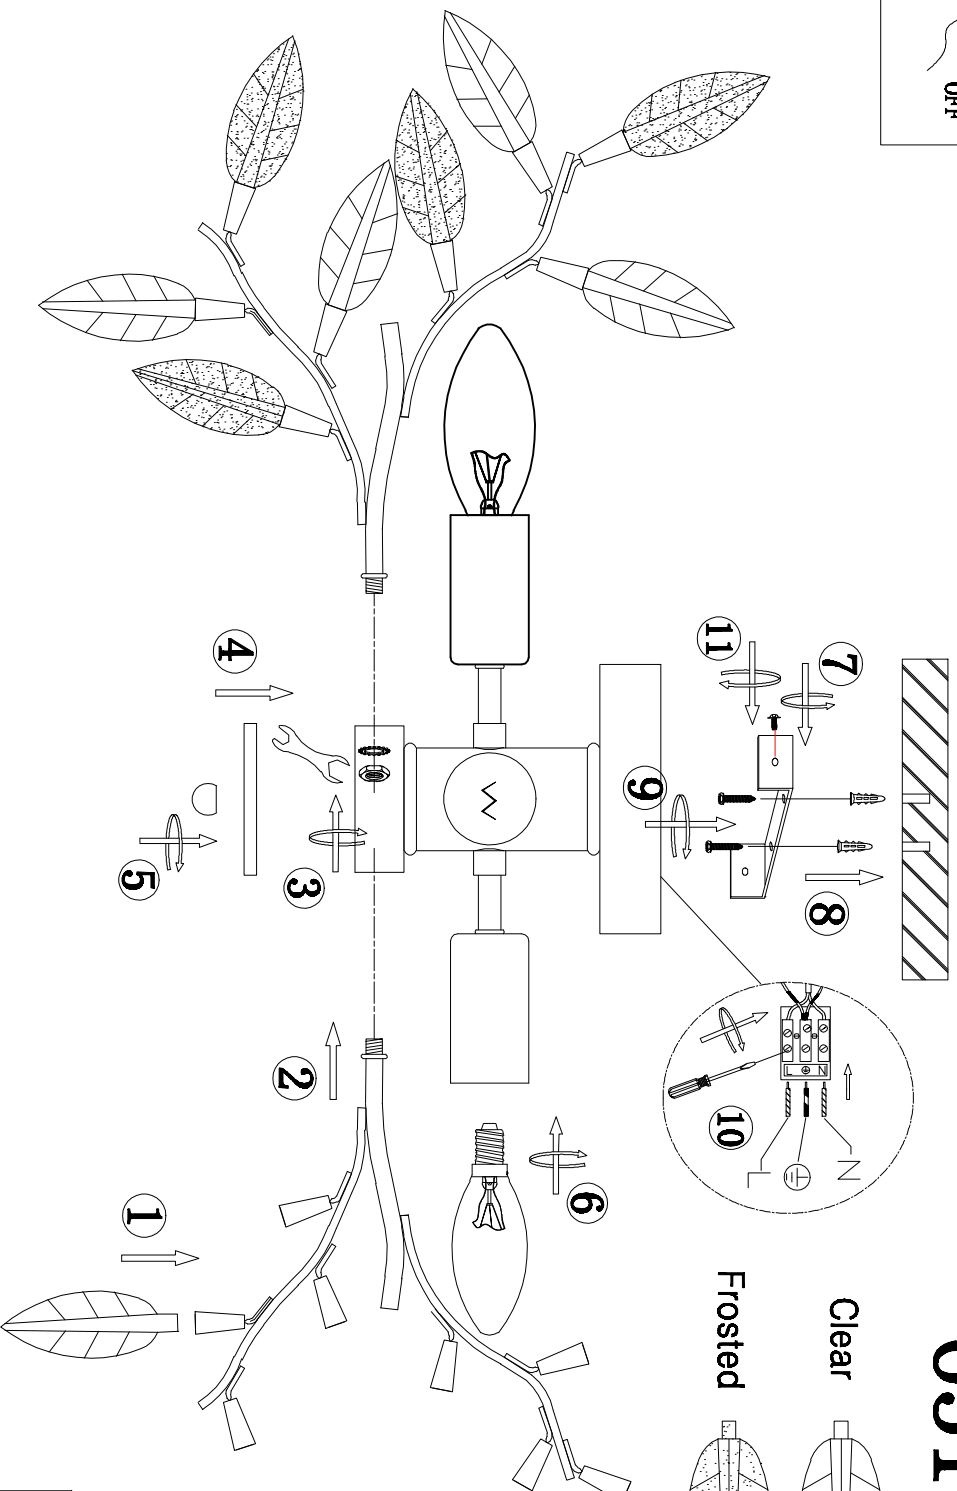

GLOBO

LIGHTING

www.globo-lighting.com

63160-4

Clear

X 16

Frosted

X 16

B

C

GLOBO Handels GmbH
St. Peter 38
A-9184 St. Jakob / Rosental