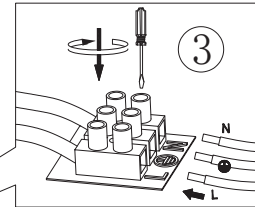

GLOBO

LIGHTING

64135H4
64135H4C

B

42pcs

12pcs

	X12 PCS
	X42 PCS

12 x G9 MAX 3.5W LED
220-240V~ 50/60Hz