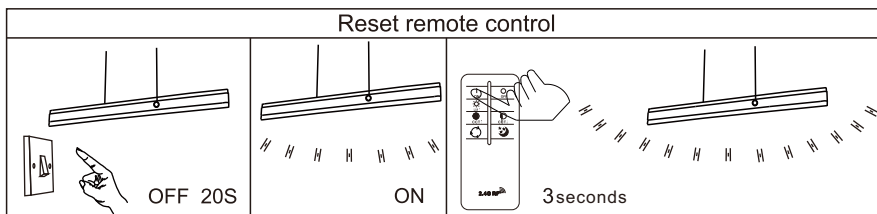

GLOBO Handels GmbH
Gewerbestr. 3
A-9184 Sankt Peter
AUSTRIA