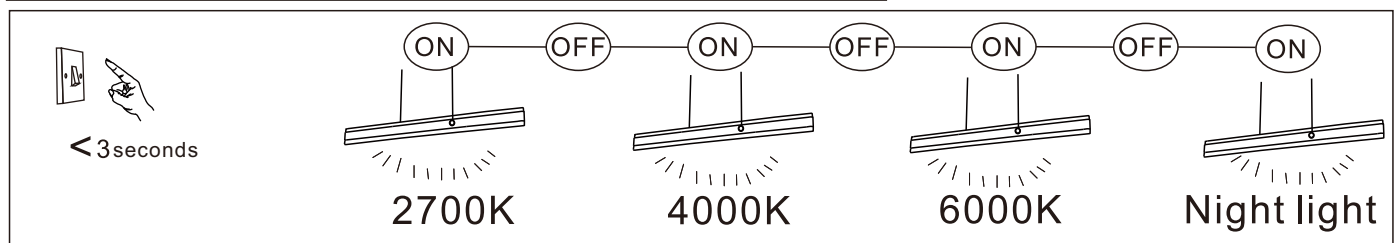

GLOBO Handels GmbH
Gewerbestr. 3
A-9184 Sankt Peter
AUSTRIA