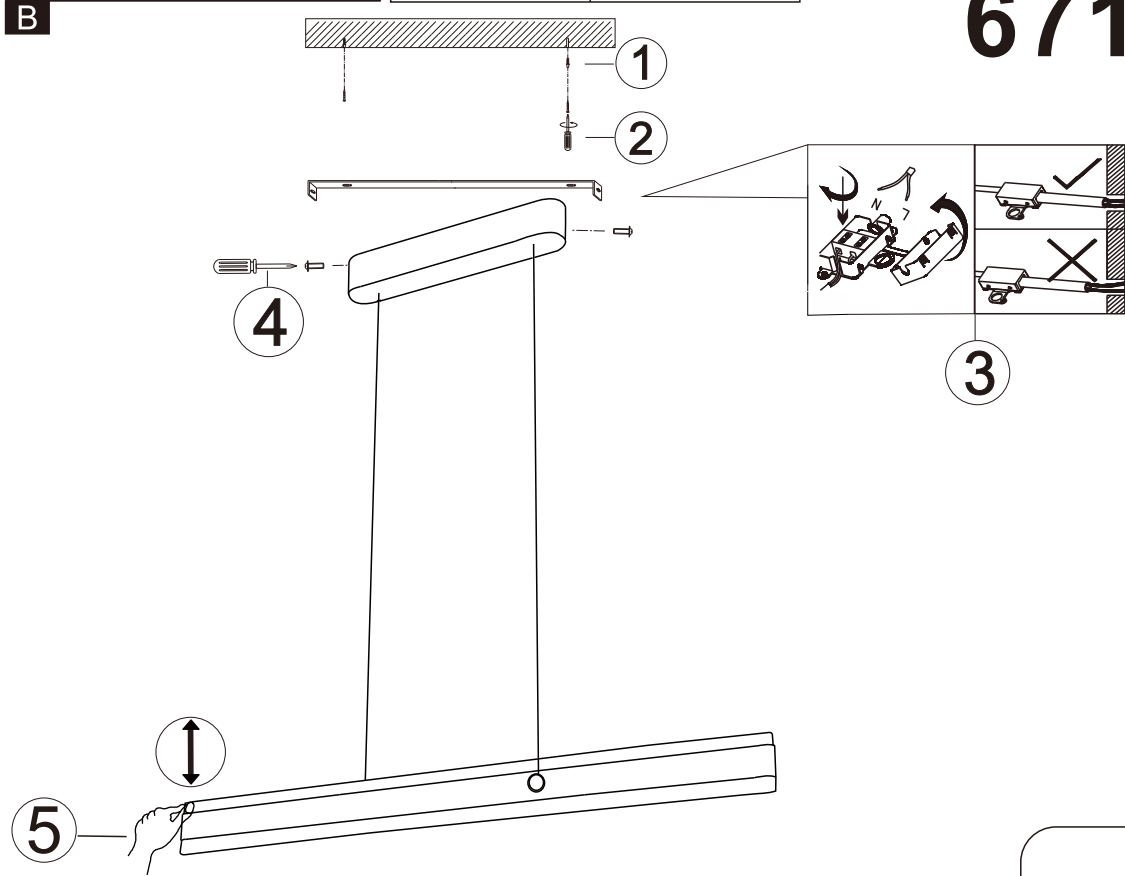

**LED MAX 36W 35V**  
**220-240V~ 50/60Hz**

Frequency Bandwidth	Maximal radiation transmitting power
2410-2475MHz	-0.7dBm

**GLOBO**  
 LIGHTING  
 www.globo-lighting.com  
**67161-36**

- memory function
- 4000K **3** LIGHT STEPS 6000K 2700K
- 2700K-6000K
- night light
- dimmable
- colour fixing
- incl. remote control
- many light steps
- many steps