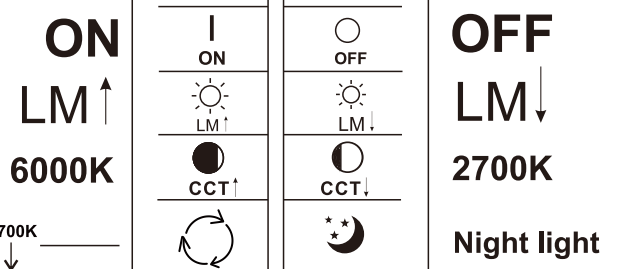

LED MAX 36 W 35V 220-240V~ 50/60Hz	
Frequency Bandwidth	Maximal radiation transmitting power
2410-2475MHz	-0.7dBm

GLOBO

LIGHTING

67196-36H

- memory function
- 4000K **3** LIGHT STEPS 6000K 2700K
- 2700K-6000K
- night light
- dimmable
- colour fixing
- incl. remote control
- many light steps
- many steps