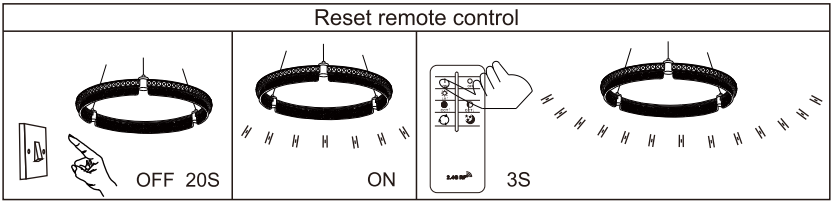

LED MAX 36 W 35V 220-240V~ 50/60Hz	
Frequency Bandwidth	Maximal radiation transmitting power
2410-2475MHz	-0.7dBm

GLOBO

LIGHTING

67196-36H

- memory function
- 4000K **3** LIGHT STEPS 6000K 2700K
- 2700K-6000K
- night light
- dimmable
- colour fixing
- incl. remote control
- many light steps
- many steps