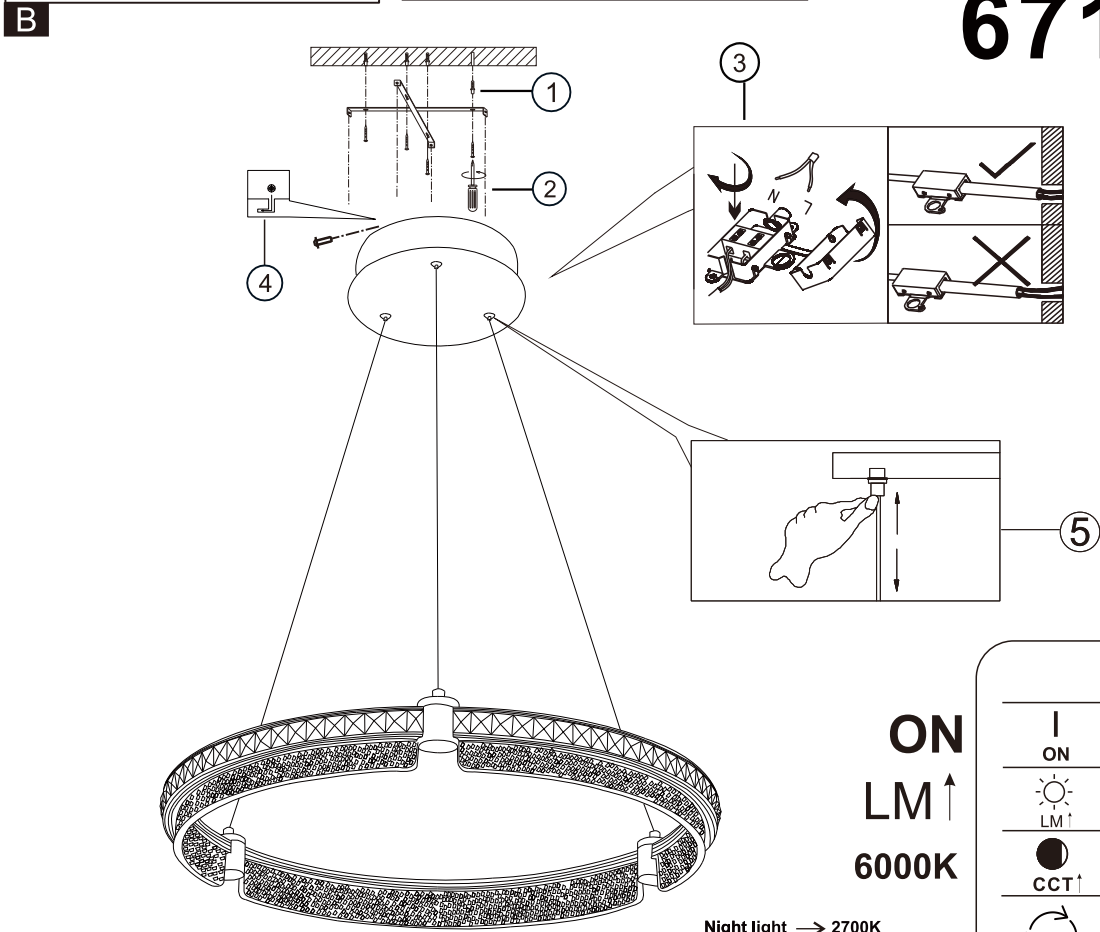

LED MAX 36 W 35V 220-240V~ 50/60Hz	
Frequency Bandwidth	Maximal radiation transmitting power
2410-2475MHz	-0.7dBm

GLOBO

LIGHTING

67196-36H

- memory function
- 4000K **3** LIGHT STEPS 6000K 2700K
- 2700K-6000K
- night light
- dimmable
- colour fixing
- incl. remote control
- many light steps
- many steps