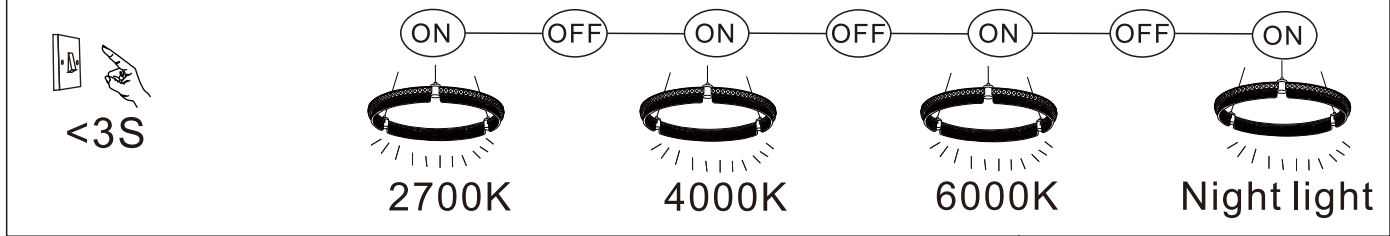

LED MAX 36 W 35V 220-240V~ 50/60Hz	
Frequency Bandwidth	Maximal radiation transmitting power
2410-2475MHz	-0.7dBm

GLOBO

LIGHTING

67196-36H

- memory function
- 4000K **3** LIGHT STEPS 6000K 2700K
- 2700K-6000K
- night light
- dimmable
- colour fixing
- incl. remote control
- many light steps
- many steps