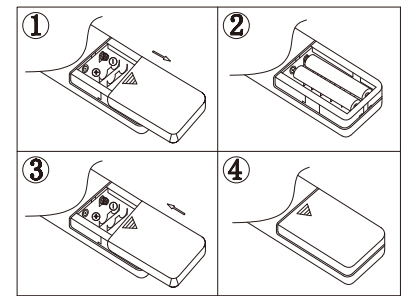

Battery: 2*AAA(incl.)

Frequency Bandwidth	Maximal radiation transmitting power
2407MHz-2477MHz	6dBm

GLOBO Handels GmbH
Gewerbestrasse 3
A-9184 Sankt Peter
Austria