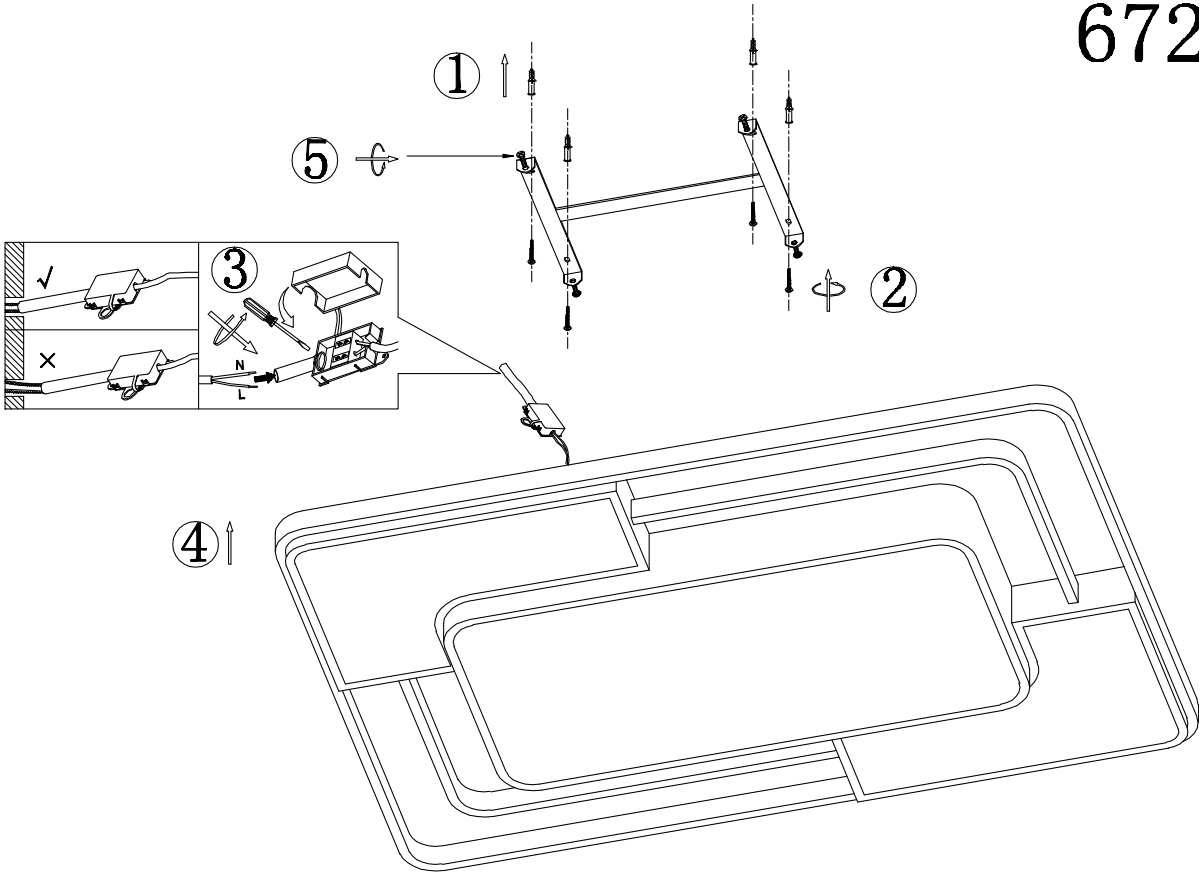

GLOBO

LIGHTING

www.globo-lighting.com

B

67259-60

- incl.
- colour fixing
- colour change
- dimmable
- 3 LIGHT STEPS (4500 K, 6000 K, 2700 K)
- many light steps
- many steps
- memory function
- 2700 K - 6000 K
- night light

Indicator light

Match code

3 seconds

flash

ON OFF

LM↑ LM↓

CCT↑ CCT↓

100%