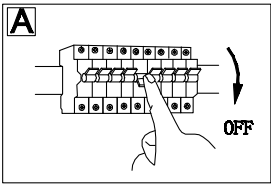

GLOBO

LIGHTING

www.globo-lighting.com

B

67259-60

- incl.
- colour fixing
- colour change
- dimmable
- 3 LIGHT STEPS (4500 K, 6000 K, 2700 K)
- many light steps
- many steps
- memory function
- 2700 K - 6000 K
- night light