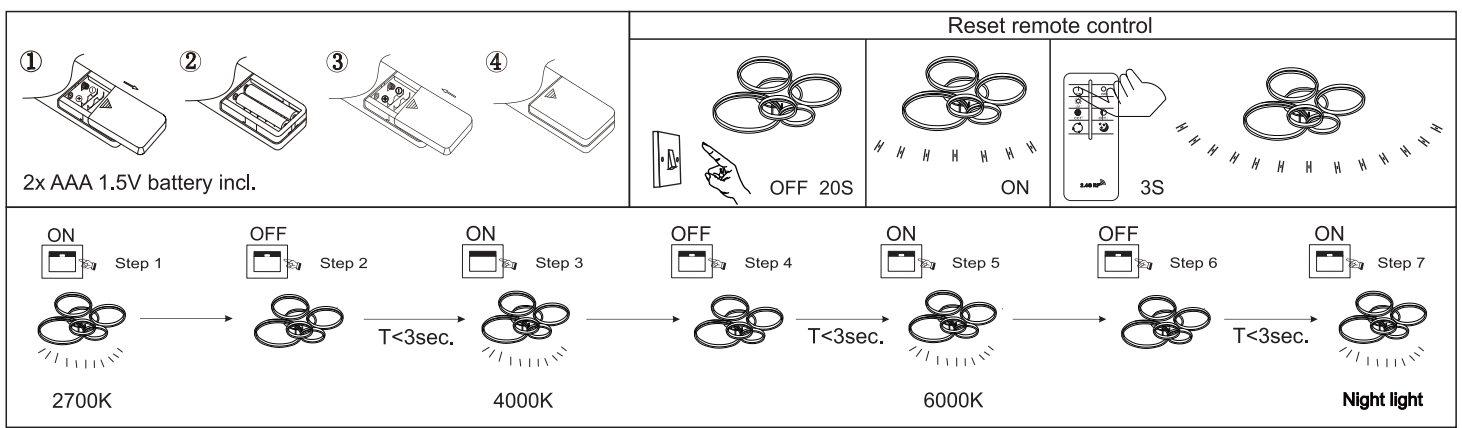

ON

LM ↑

6000K

Night light → 2700K

6000K ← 4000K

I ON	○ OFF
☀ LM ↑	☀ LM ↓
● CCT ↑	○ CCT ↓
↻	☾

OFF

LM ↓

2700K

Night light

- memory function
- 4000K **3** LIGHT STEPS 6000K 2700K
- 2700K-6000K
- night light
- dimmable
- colour fixing
- incl.
- many light steps
- many steps

BATTERY DATA

2xAAA Super Heavy Duty Battery*incl.
*Manufacturer: Shenzhen GMCELL TECHNOLOGY CO.,LTD
Address: G Building,Hualian Panorama International Building, 27 District, Bao'an, Shenzhen,China
Model:R03P UM-4 1.5V

SAFETY INSTRUCTIONS