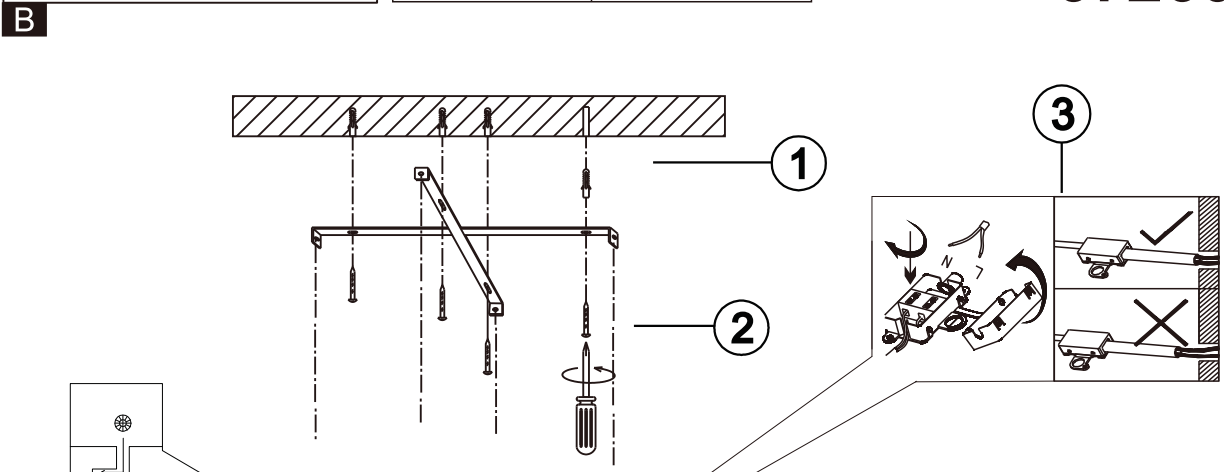

GLOBO LIGHTING

67260-120