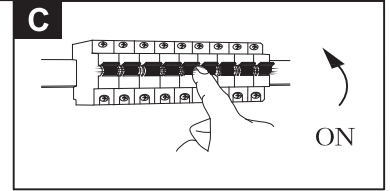

GLOBO Handels GmbH
Gewerbestr. 3, A-9184 Sankt Peter, AUSTRIA
www.globo-lighting.com | office@globo-lighting.com