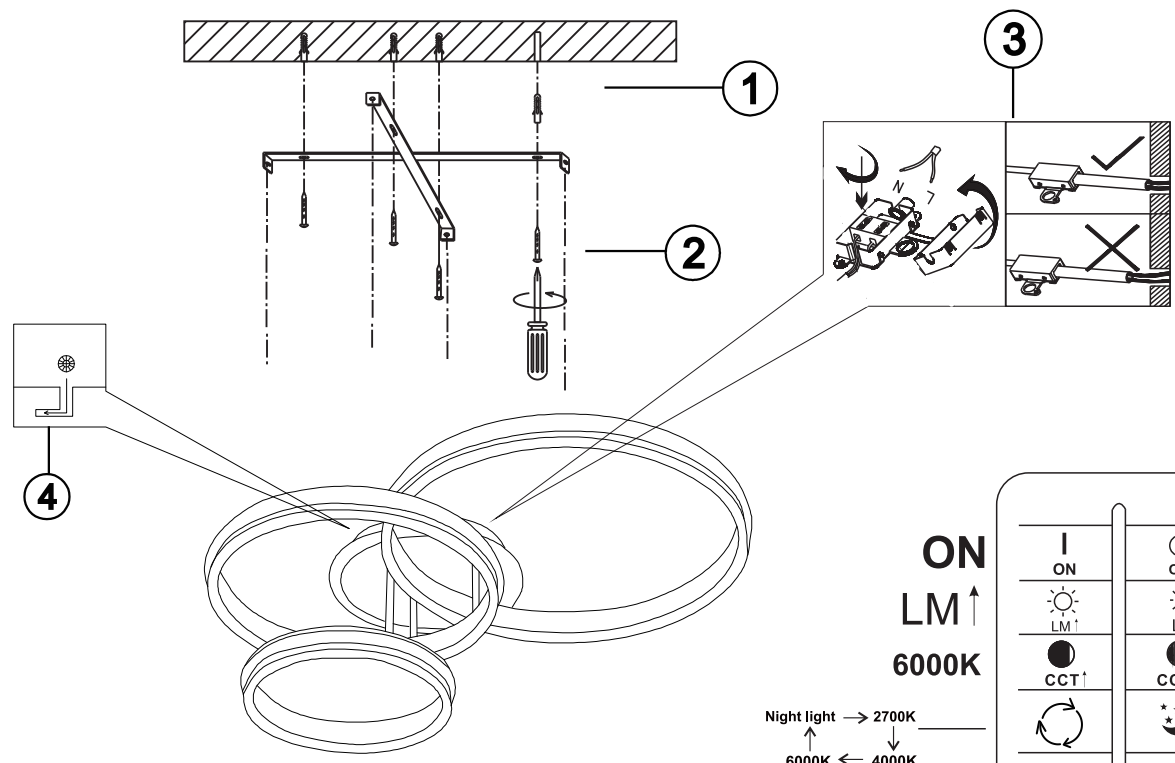

GLOBO LIGHTING

67260-72

B

ON

LM ↑

6000K

⏻	⏪
ON	OFF
☀️ LM↑	☀️ LM↓
● CCT↑	● CCT↓
↻	🌙

OFF

LM ↓

2700K

Night light

Night light → 2700K
6000K ← 4000K

- memory function
- 4000K **3** LIGHT STEPS 6000K 2700K
- 2700K-6000K
- night light
- dimmable
- colour fixing
- incl.
- many light steps
- many steps