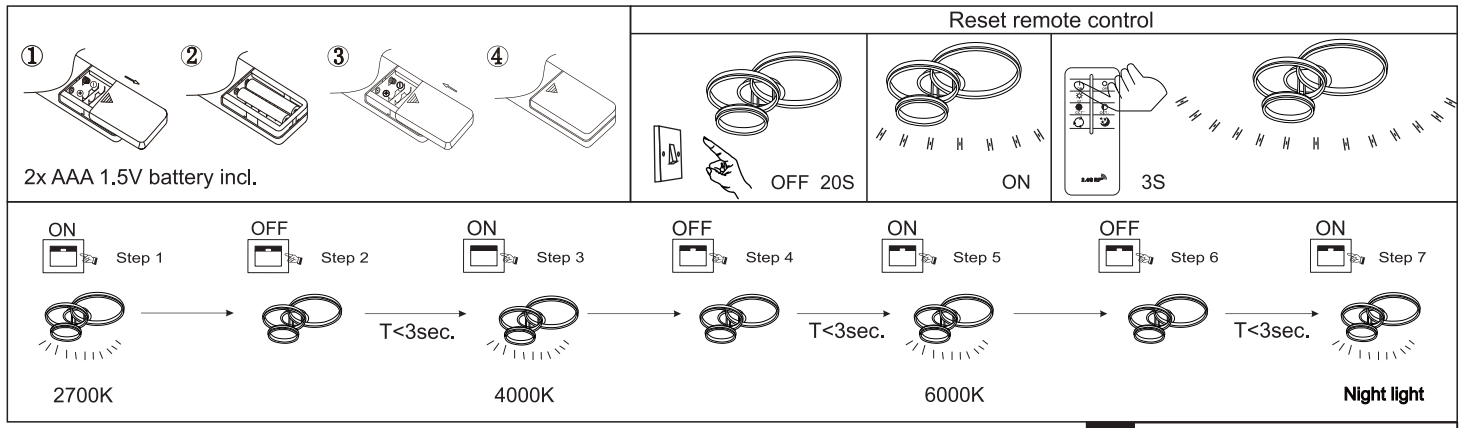

BATTERY DATA

2xAAA Super Heavy Duty Battery*incl.
*Manufacturer: Shenzhen GMCELL TECHNOLOGY CO.,LTD
Address: G Building,Hualian Panorama International Building, 27 District, Bao'an, Shenzhen,China
Model:R03P UM-4 1.5V

SAFETY INSTRUCTIONS