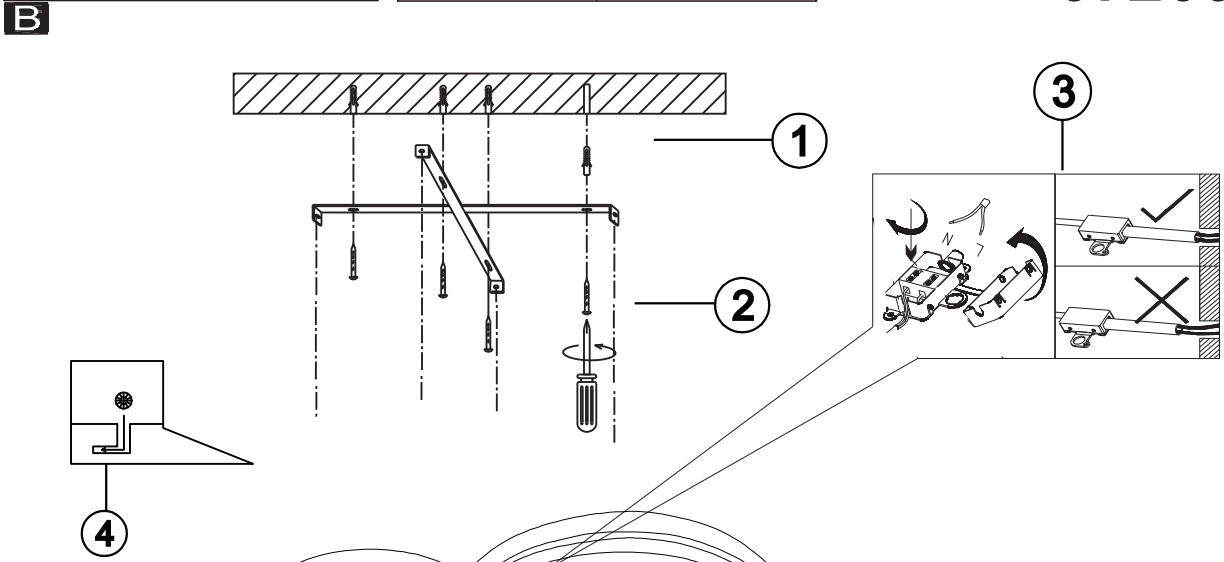

MAX 90W LED DC 35V 230V~ 50/60Hz	
Frequency Bandwidth	Maximal radiation transmitting power
2410-2475MHz	-0.7dBm

GLOBO LIGHTING

67260-90

ON

LM ↑

6000K

⏻	⏪
ON	OFF
☀️ LM ↑	☀️ LM ↓
● CCT ↑	● CCT ↓
↻	🌙

OFF

Model:R03P UM-4 1.5V

SAFETY INSTRUCTIONS