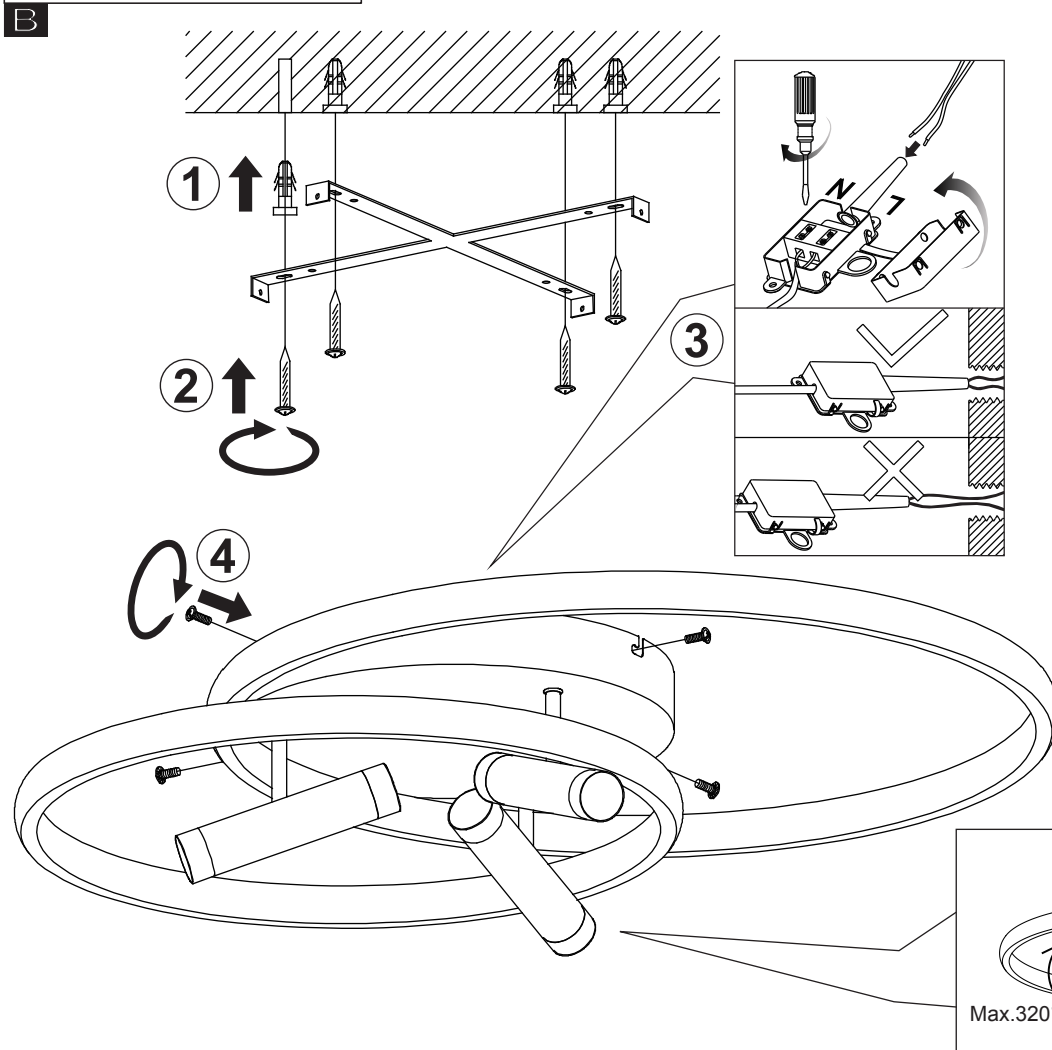

## 67300D

- incl.
- dimmable
- night light
- colour fixing
- many light steps
- 3 LIGHT STEPS  
4000 K - 6000 K  
2700 K
- many steps
- memory function

OFF	ON	LM ↑	LM ↓
4000K	2700K	6000K	Night light
ON	OFF	ON	OFF
4000K	2700K	6000K	Night light