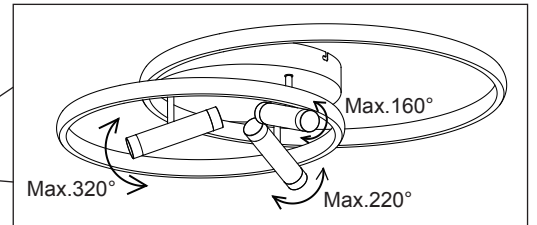

## 67300D

- incl.
- dimmable
- night light
- colour fixing
- many light steps
- 3 LIGHT STEPS  
4000 K - 6000 K  
2700 K
- many steps
- memory function

OFF	ON	LM ↑	LM ↓
4000K	2700K	6000K	Night light
ON	OFF	ON	OFF
4000K	2700K	6000K	Night light