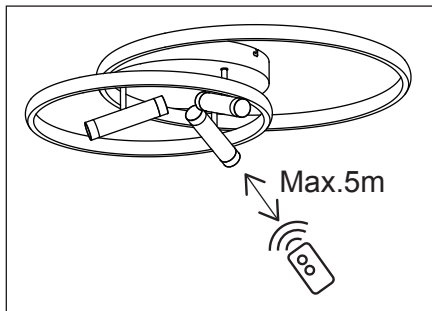

## 67300D

- incl.
- dimmable
- night light
- colour fixing
- many light steps
- 3 LIGHT STEPS  
4000 K - 6000 K  
2700 K
- many steps
- memory function

OFF	ON	LM ↑	LM ↓
4000K	2700K	6000K	Night light
ON	OFF	ON	OFF
4000K	2700K	6000K	Night light