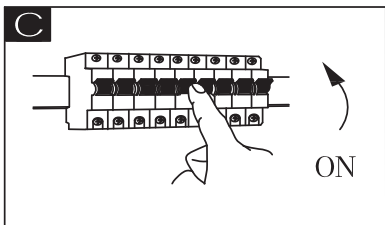

## 67300D

- incl.
- dimmable
- night light
- colour fixing
- many light steps
- 3 LIGHT STEPS  
4000 K - 6000 K  
2700 K
- many steps
- memory function

OFF	ON	LM ↑	LM ↓
4000K	2700K	6000K	Night light
ON	OFF	ON	OFF
4000K	2700K	6000K	Night light