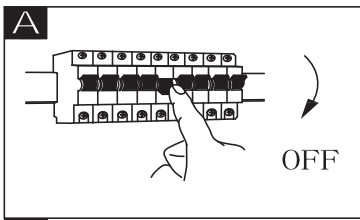

## 67300D

- incl.
- dimmable
- night light
- colour fixing
- many light steps
- 3 LIGHT STEPS  
4000 K - 6000 K  
2700 K
- many steps
- memory function

OFF	ON	LM ↑	LM ↓
4000K	2700K	6000K	Night light
ON	OFF	ON	OFF
4000K	2700K	6000K	Night light