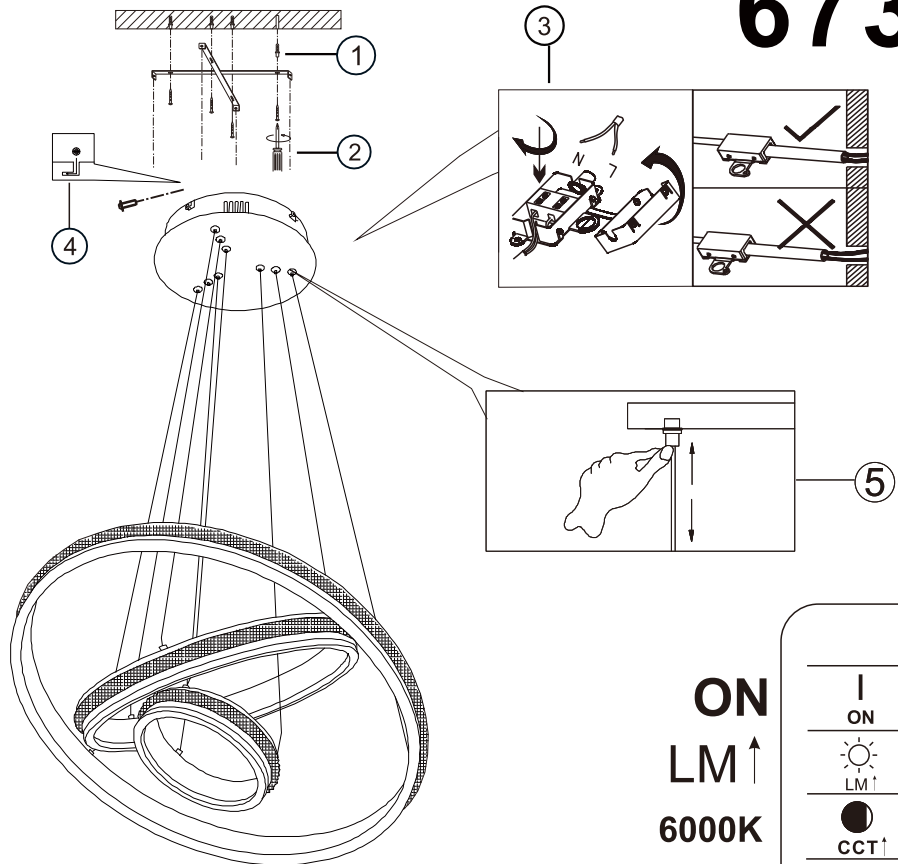

LED MAX 70W 35V 220-240V~ 50/60Hz	
Frequency Bandwidth	Maximal radiation transmitting power
2410-2475MHz	-0.7dBm

GLOBO
LIGHTING
www.globo-lighting.com

67314-70H

B

ON

LM ↑

6000K

⏻	⏪
ON	OFF
☀️ LM ↑	☀️ LM ↓
● CCT ↑	● CCT ↓
↻	🌙

OFF

LM ↓

2700K

Night light

Night light → 2700K
 6000K ← 4000K

- memory function
- 4000 K **3** LIGHT STEPS 6000 K 2700K
- 2700K-6000K
- night light
- dimmable
- colour fixing
- incl.
- many light steps
- many steps