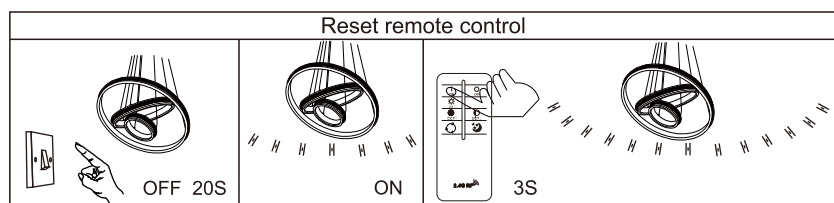

OFF

LM ↓

2700K

Night light

Night light → 2700K
 6000K ← 4000K

- memory function
- 4000 K **3** LIGHT STEPS 6000 K 2700K
- 2700K-6000K
- night light
- dimmable
- colour fixing
- incl.
- many light steps
- many steps