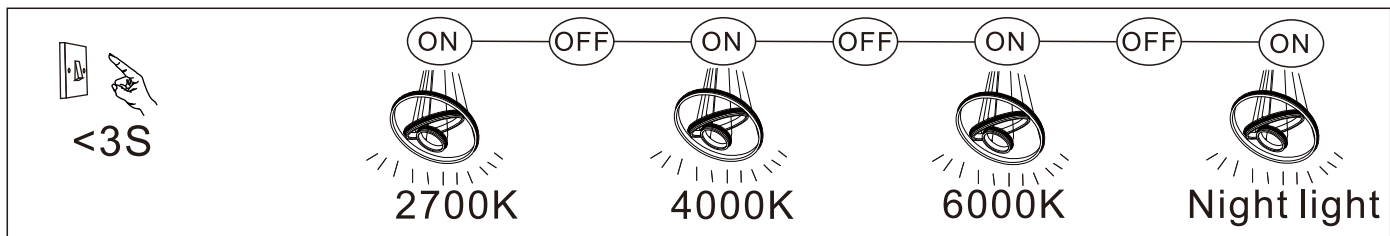

OFF

LM ↓

2700K

Night light

Night light → 2700K
 6000K ← 4000K

- memory function
- 4000 K **3** LIGHT STEPS 6000 K 2700K
- 2700K-6000K
- night light
- dimmable
- colour fixing
- incl.
- many light steps
- many steps