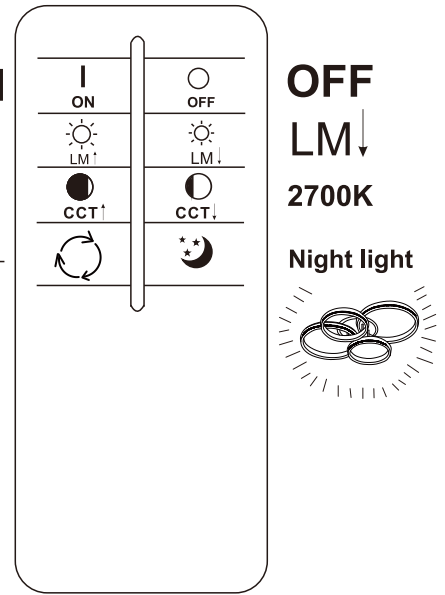

LED MAX 90W 35V 220-240V~ 50/60Hz	
Frequency Bandwidth	Maximal radiation transmitting power
2410-2475MHz	-0.7dBm

GLOBO LIGHTING

www.globo-lighting.com

67314-90

B

- memory function
- 4000K **3** LIGHT STEPS 6000K 2700K
- 2700K-6000K
- night light
- dimmable
- colour fixing
- incl.
- many light steps
- many steps