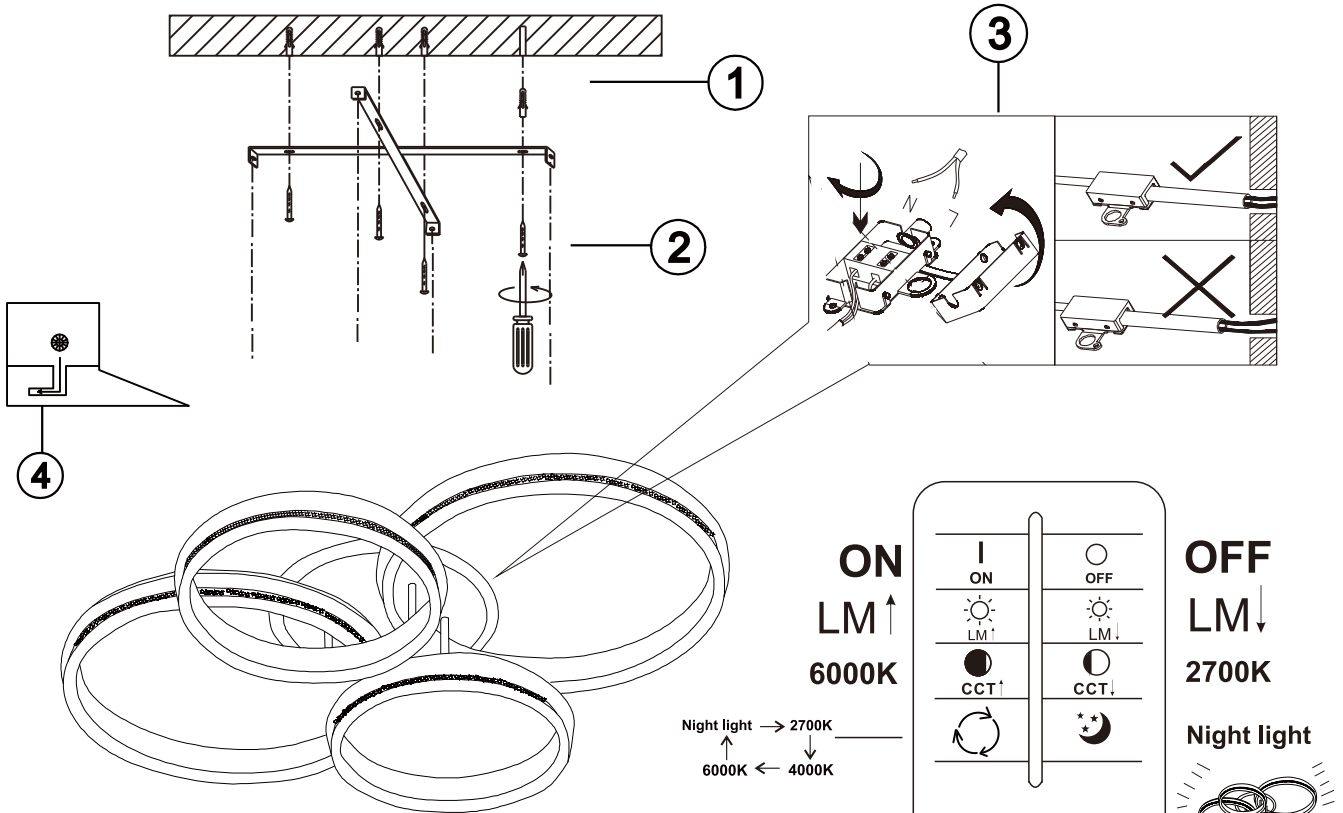

LED MAX 90W 35V 220-240V~ 50/60Hz	
Frequency Bandwidth	Maximal radiation transmitting power
2410-2475MHz	-0.7dBm

GLOBO LIGHTING

www.globo-lighting.com

67314-90

B

- memory function
- 4000K **3** LIGHT STEPS 6000K 2700K
- 2700K-6000K
- night light
- dimmable
- colour fixing
- incl.
- many light steps
- many steps