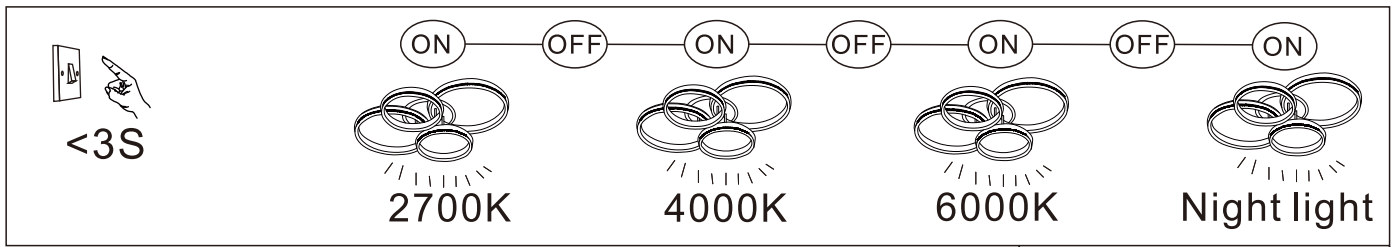

LED MAX 90W 35V 220-240V~ 50/60Hz	
Frequency Bandwidth	Maximal radiation transmitting power
2410-2475MHz	-0.7dBm

GLOBO LIGHTING

www.globo-lighting.com

67314-90

B

- memory function
- 4000K **3** LIGHT STEPS 6000K 2700K
- 2700K-6000K
- night light
- dimmable
- colour fixing
- incl.
- many light steps
- many steps