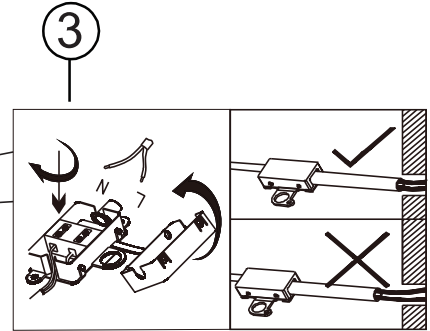

LED MAX 115W 35V  
220-240V~ 50/60Hz

Frequency Bandwidth	Maximal radiation transmitting power
2410-2475MHz	-0.7dBm

**GLOBO**  
LIGHTING  
www.globo-lighting.com

67339-115C  
67339-115G

- memory function
- 4000 K 3 LIGHT STEPS 6000 K 2700K
- 2700K-6000K
- night light
- dimmable
- colour fixing
- incl. (remote control icon)
- many light steps
- many steps