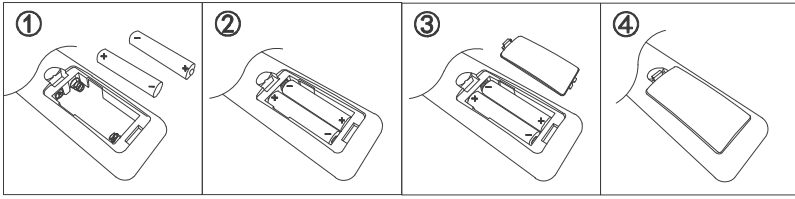

BATTERY DATA

2xAAA Super Heavy Duty Battery*incl.

*Manufacturer: Shenzhen GMCELL TECHNOLOGY CO.,LTD

Address: G Building,Hualian Panorama International Building,27 District,
Bao'an, Shenzhen,China

Model:R03P UM-4 1.5V

SAFETY INSTRUCTIONS