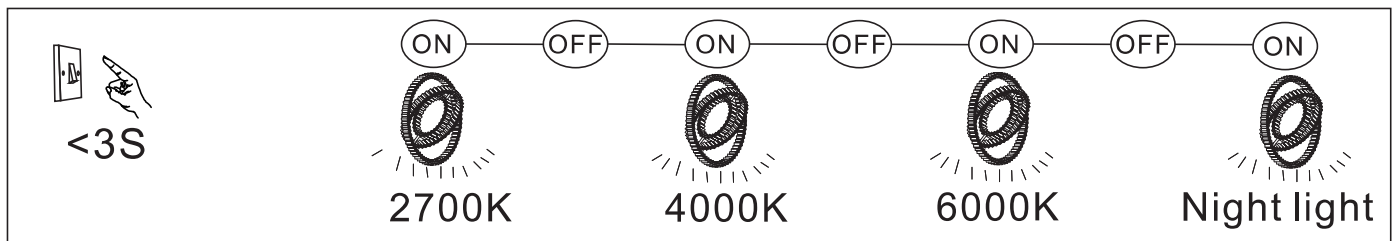

LED MAX 115W 35V  
220-240V~ 50/60Hz

Frequency Bandwidth	Maximal radiation transmitting power
2410-2475MHz	-0.7dBm

**GLOBO**  
LIGHTING  
www.globo-lighting.com

67339-115C  
67339-115G

- memory function
- 4000 K 3 LIGHT STEPS 6000 K 2700K
- 2700K-6000K
- night light
- dimmable
- colour fixing
- incl. (remote control icon)
- many light steps
- many steps