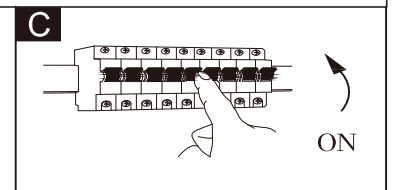

LED MAX 115W 35V
220-240V~ 50/60Hz

Frequency Bandwidth	Maximal radiation transmitting power
2410-2475MHz	-0.7dBm

GLOBO
LIGHTING
www.globo-lighting.com

67339-115C
67339-115G

- memory function
- 4000 K 3 LIGHT STEPS 6000 K 2700K
- 2700K-6000K
- night light
- dimmable
- colour fixing
- incl. (remote control icon)
- many light steps
- many steps

GLOBO Handels GmbH
Gewerbestr. 3
A-9184 Sankt Peter
Austria
www.globo-lighting.com
office@globo-lighting.com