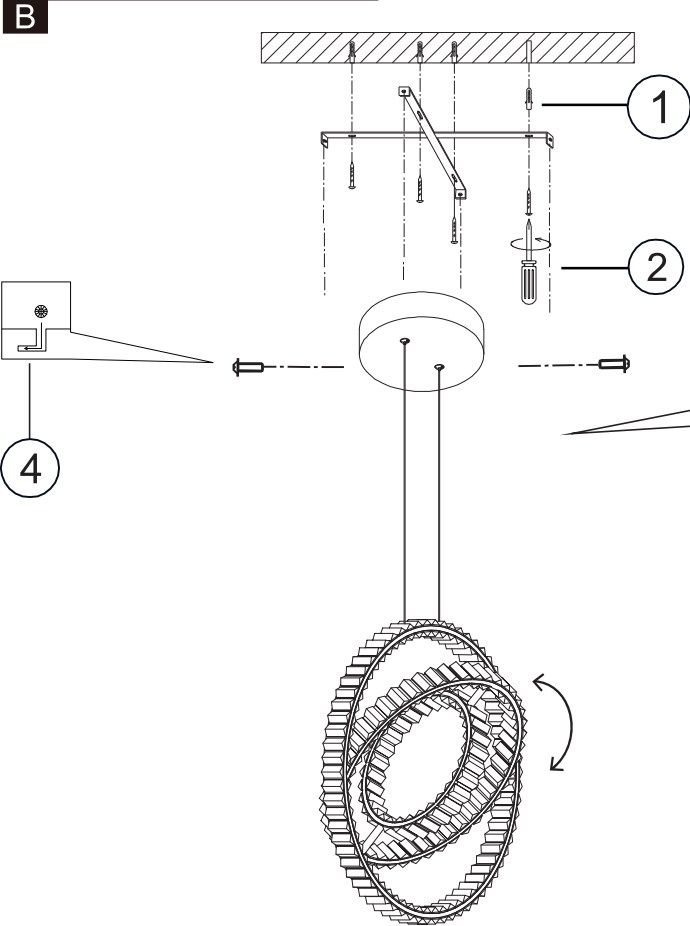

LED MAX 115W 35V  
220-240V~ 50/60Hz

Frequency Bandwidth	Maximal radiation transmitting power
2410-2475MHz	-0.7dBm

**GLOBO**  
LIGHTING  
www.globo-lighting.com

67339-115C  
67339-115G

- memory function
- 4000 K 3 LIGHT STEPS 6000 K 2700K
- 2700K-6000K
- night light
- dimmable
- colour fixing
- incl. (remote control icon)
- many light steps
- many steps

## BATTERY DATA

2xAAA Super Heavy Duty Battery\*incl.

\*Manufacturer: Shenzhen GMCELL TECHNOLOGY CO.,LTD

Address: G Building,Hualian Panorama International Building,27 District,  
Bao'an, Shenzhen,China

Model:R03P UM-4 1.5V