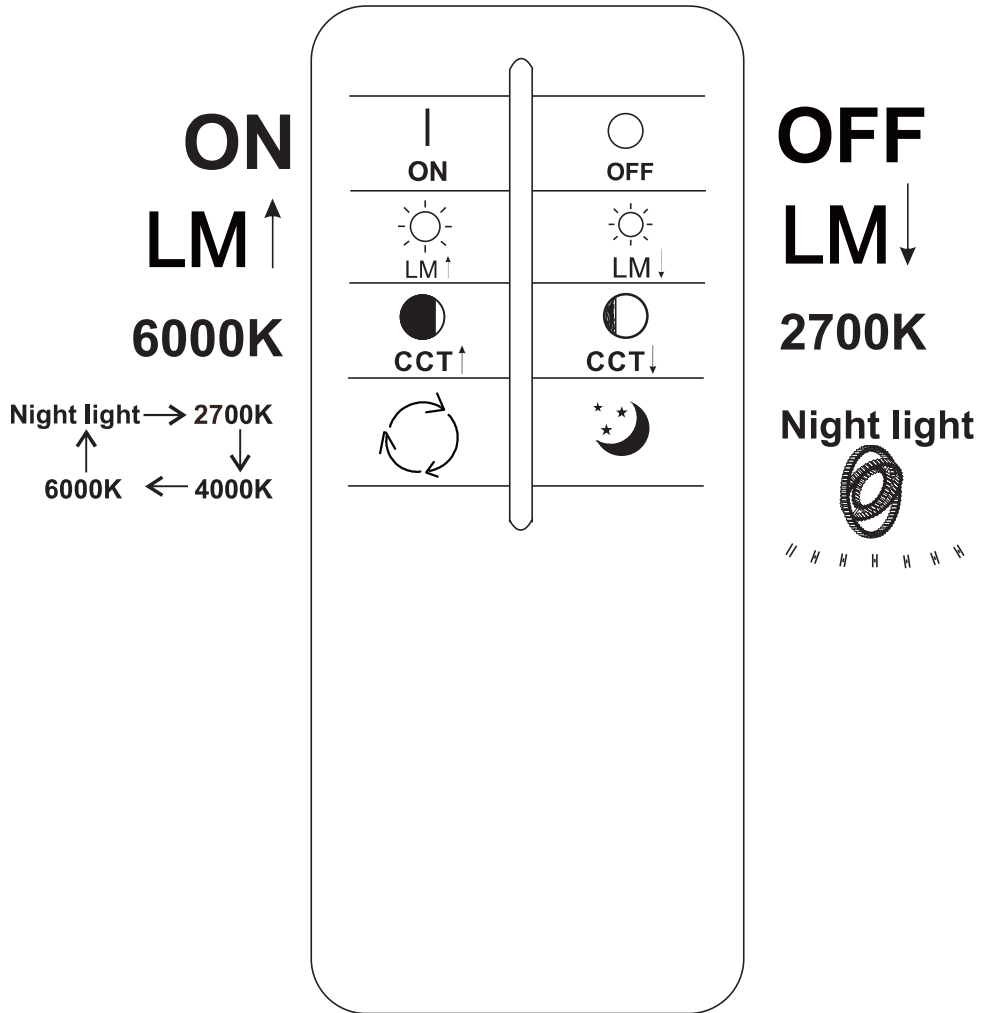

Battery: 2 x AAA 1.5V