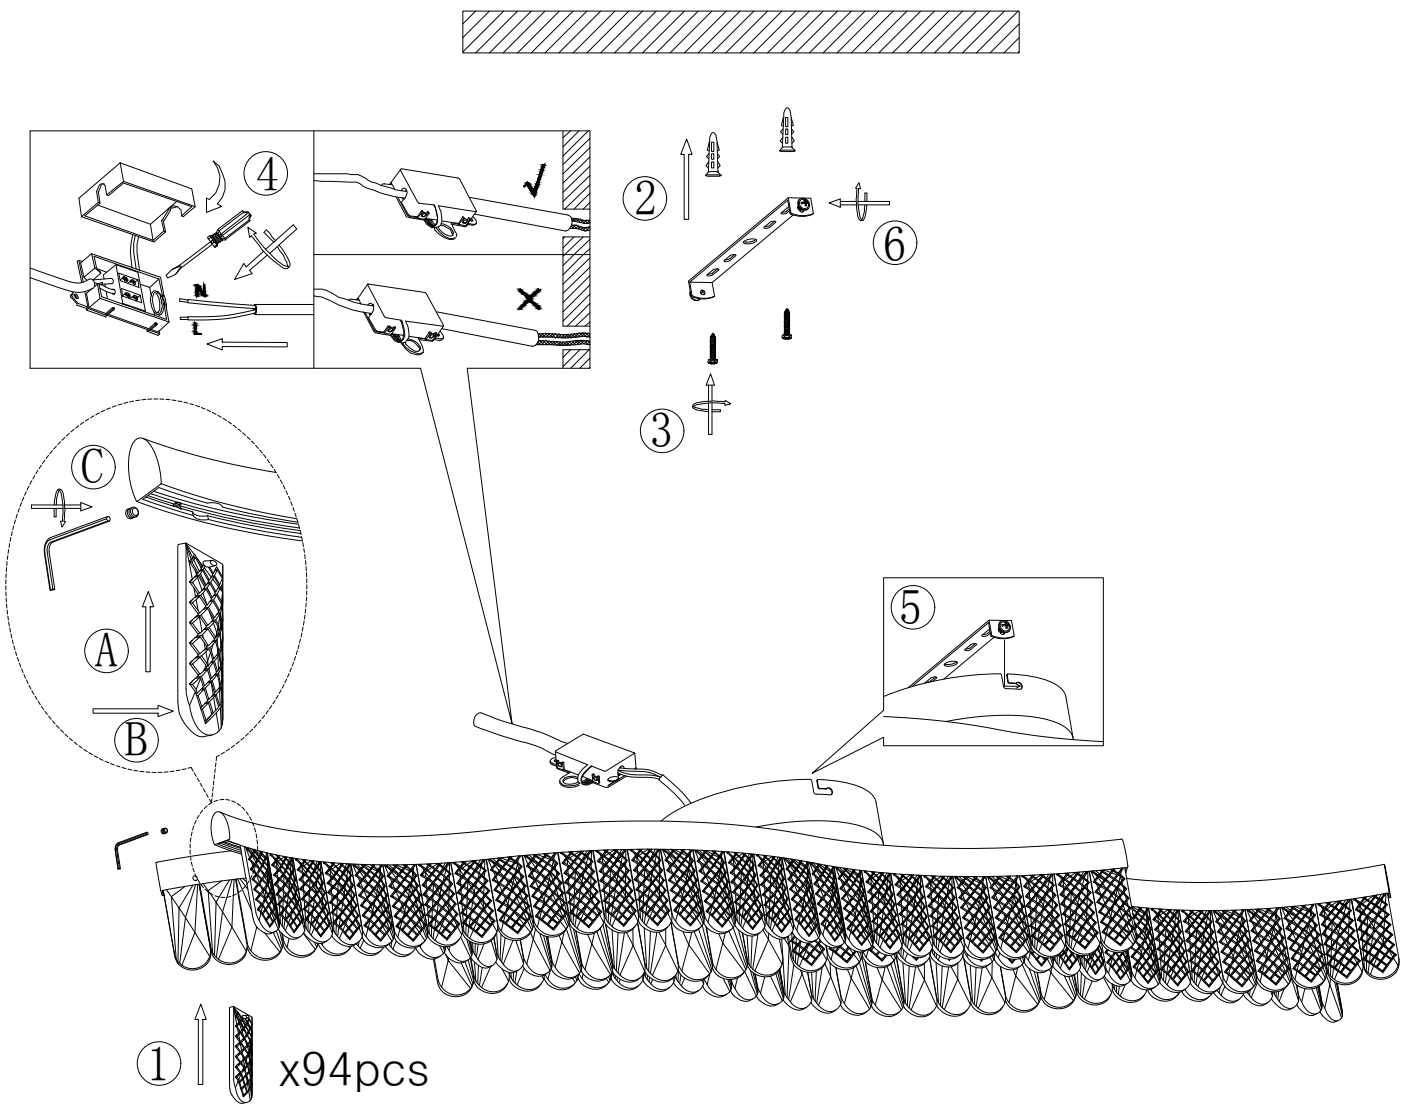

GLOBO

LIGHTING

www.globo-lighting.com

67348D

67348DG

35W LED DC 36V
220-240V~ 50/60Hz