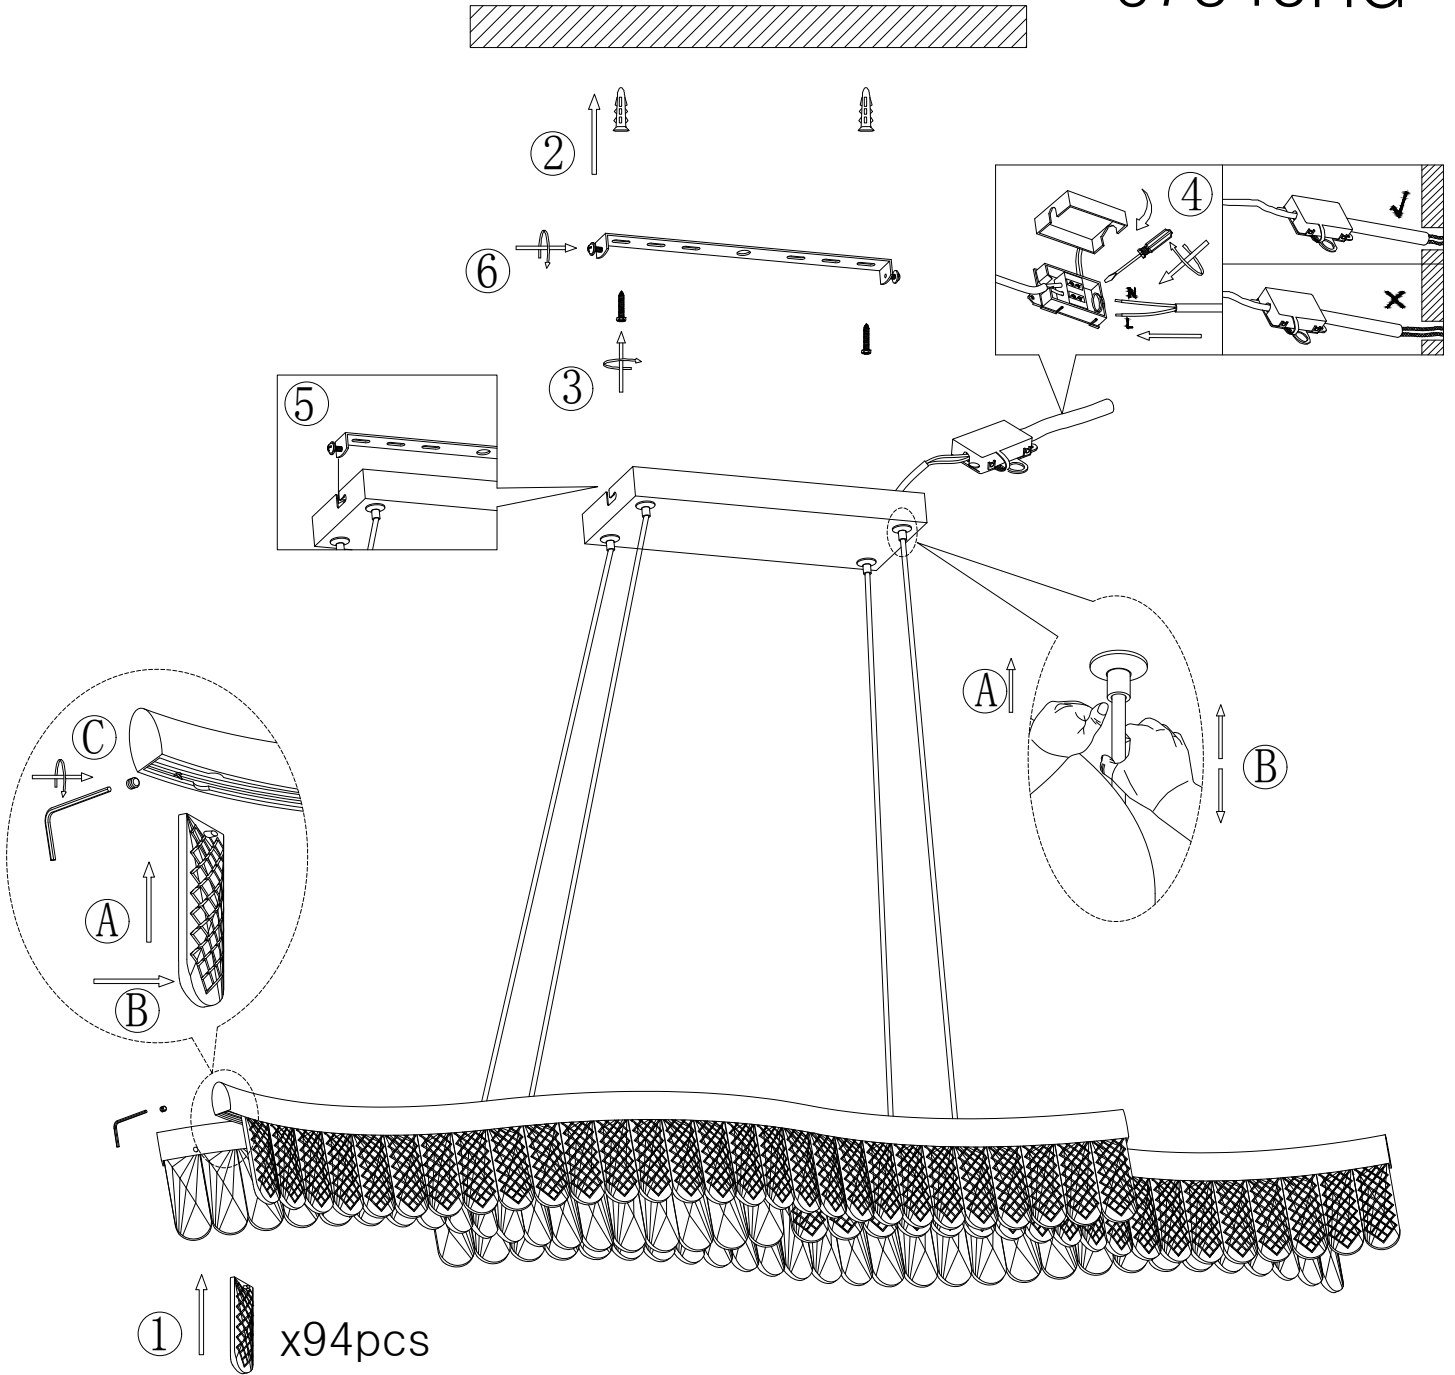

GLOBO

LIGHTING

www.globo-lighting.com

67348H
67348HG

35W LED DC 36V
220-240V~ 50/60Hz

GLOBO Handels GmbH
Gewerbestr. 3, A-9184 Sankt Peter Austria
www.globo-lighting.com | office@globo-lighting.com