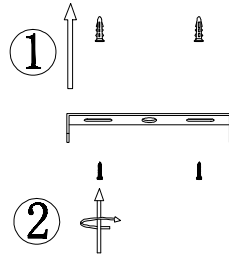

GLOBO

LIGHTING

www.globo-lighting.com

67349H

B

MAX 12W LED 36V
220-240V~ 50/60Hz