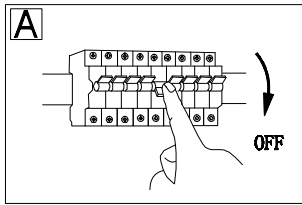

GLOBO

LIGHTING

www.globo-lighting.com

67349H

B

MAX 12W LED 36V
220-240V~ 50/60Hz