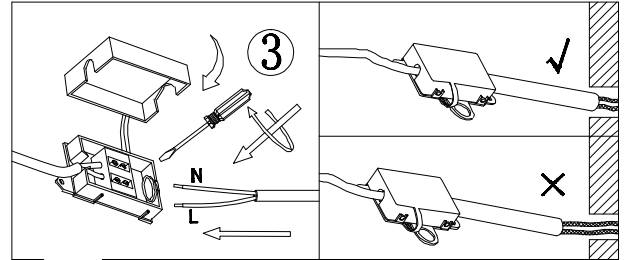

GLOBO

LIGHTING

www.globo-lighting.com

67349H

B

MAX 12W LED 36V
220-240V~ 50/60Hz