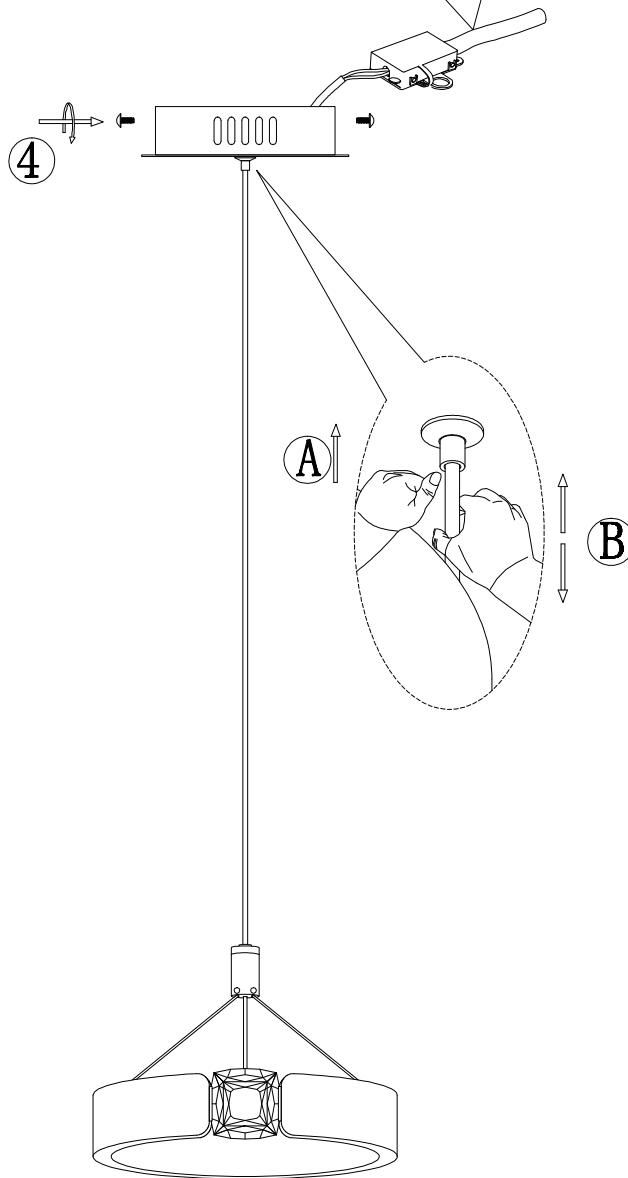

GLOBO

LIGHTING

www.globo-lighting.com

67349H

B

MAX 12W LED 36V
220-240V~ 50/60Hz