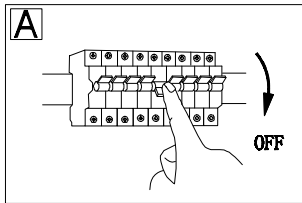

GLOBO

LIGHTING

www.globo-lighting.com

67349H2

B

MAX 55W LED 36V
220-240V~ 50/60Hz