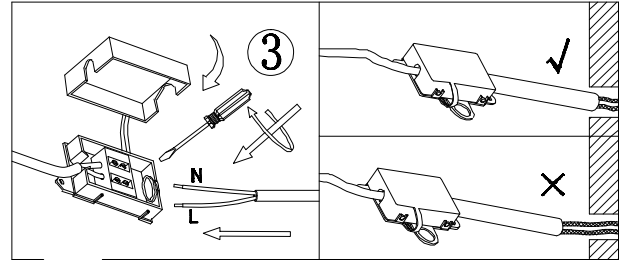

GLOBO

LIGHTING

www.globo-lighting.com

67349H2

B

MAX 55W LED 36V
220-240V~ 50/60Hz