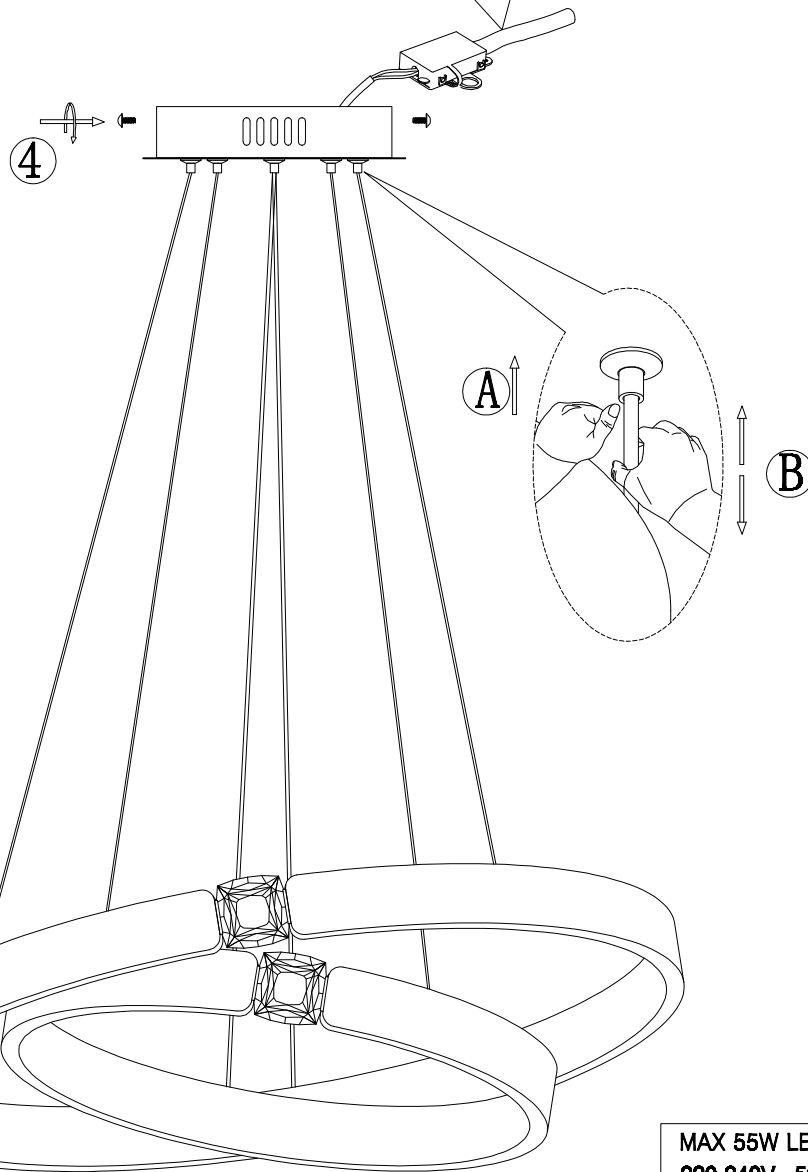

GLOBO

LIGHTING

www.globo-lighting.com

67349H2

B

MAX 55W LED 36V
220-240V~ 50/60Hz