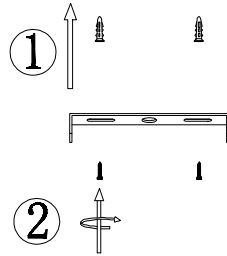

GLOBO

LIGHTING

www.globo-lighting.com

67349H2

B

MAX 55W LED 36V
220-240V~ 50/60Hz