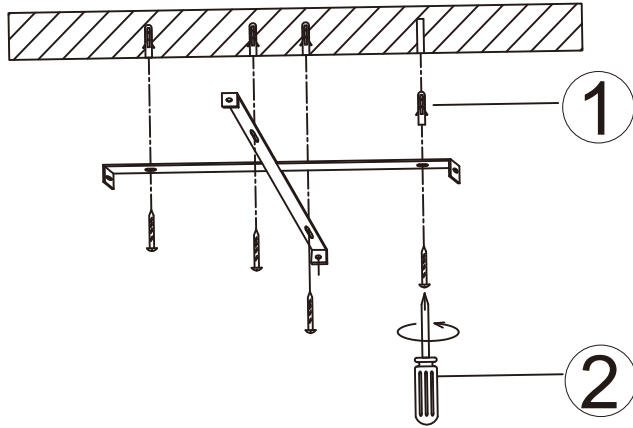

B

GLOBO

LIGHTING

www.globo-lighting.com

67386-24CH

67386-24A

67386-24S

LED MAX 24W 36V
220-240V~ 50/60Hz