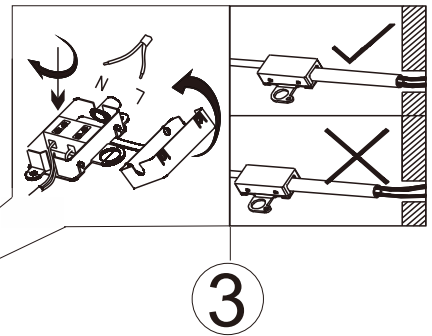

B

GLOBO

LIGHTING

www.globo-lighting.com

67386-24CH

67386-24A

67386-24S

LED MAX 24W 36V
220-240V~ 50/60Hz