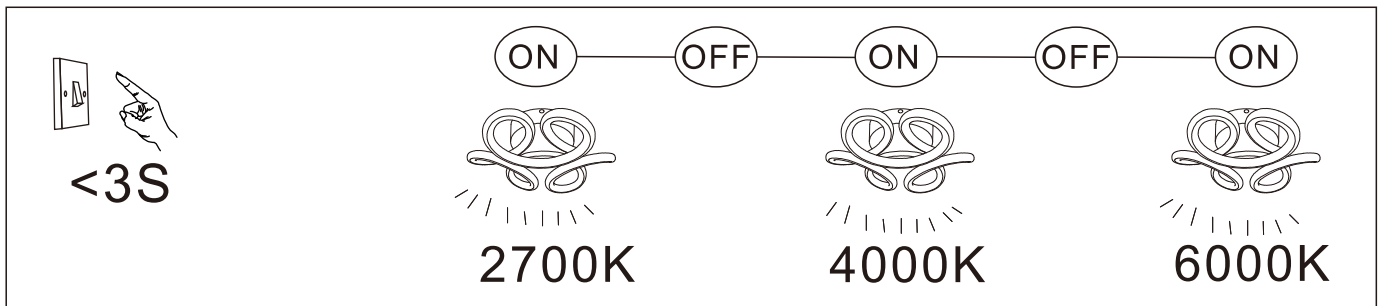

B

GLOBO

LIGHTING

www.globo-lighting.com

67386-24CH

67386-24A

67386-24S

LED MAX 24W 36V
220-240V~ 50/60Hz