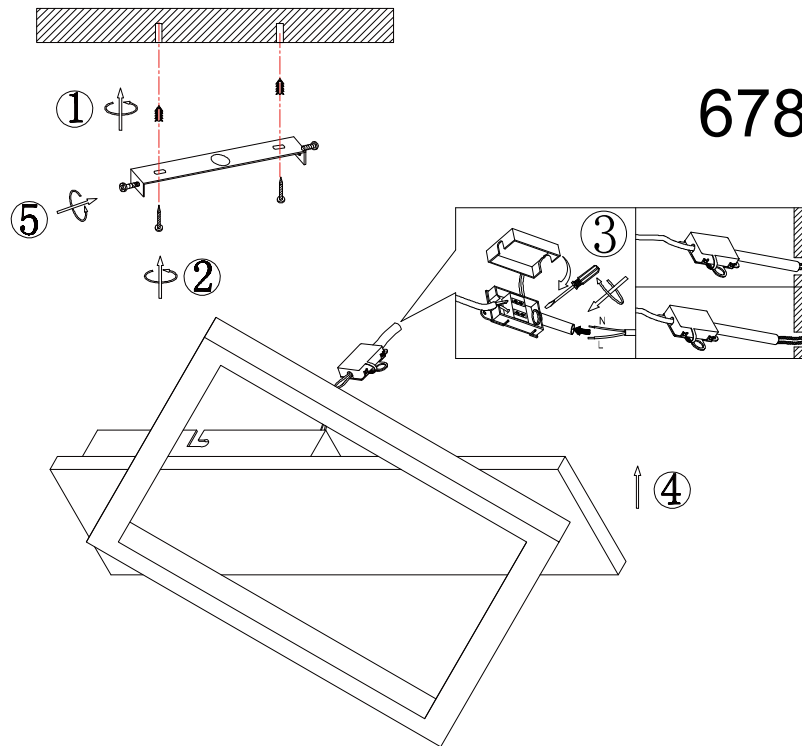

# GLOBO

LIGHTING

www.globo-lighting.com

67847-12

B

1x MAX 12W LED DC 36V  
220-240V~ 50/60Hz