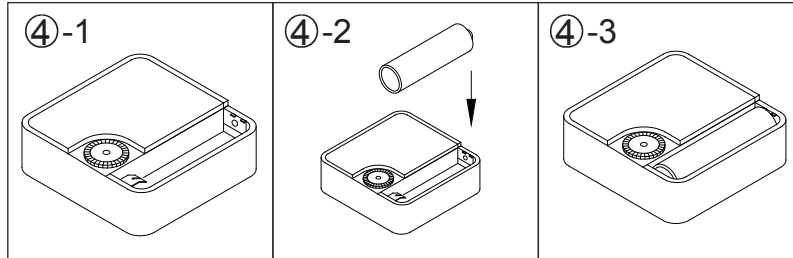

# GLOBO

LIGHTING

Battery: 1x AA 1.5V excl.

**B**

LED 20W DC27-42V  
 230V~ 50Hz

**C**