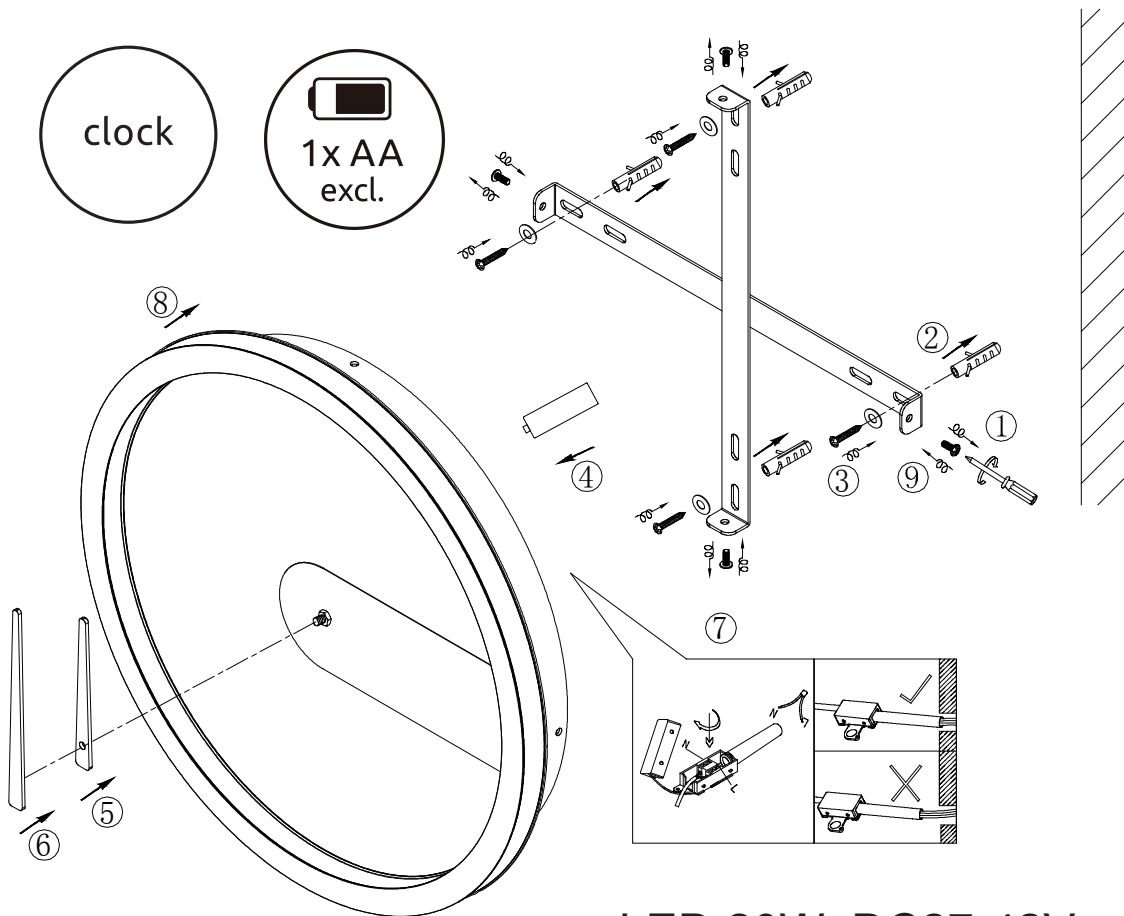

# GLOBO

LIGHTING

Battery: 1x AA 1.5V excl.

**B**

LED 20W DC27-42V  
 230V~ 50Hz

**C**