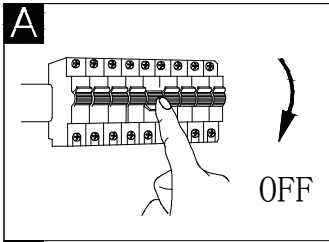

# GLOBO

LIGHTING

Battery: 1x AA 1.5V excl.

**B**

LED 20W DC27-42V  
 230V~ 50Hz

**C**