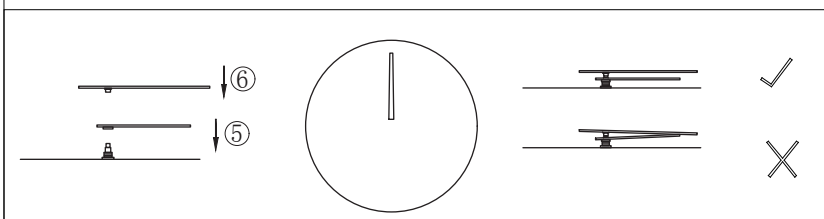

# GLOBO

LIGHTING

Battery: 1x AA 1.5V excl.

**B**

LED 20W DC27-42V  
 230V~ 50Hz

**C**