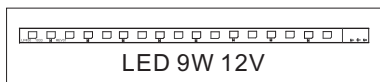

Labels of 58435

1. Rating label , black in silver , size : 50*33mm

2. Light source label, black in transparent, size: 50x15mm

black text in transparent

58435W +58435G