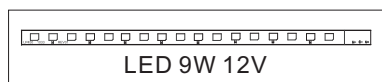

Labels of 58435

1. Rating label , black in silver , size : 50*33mm

2. Light source label, black in transparent, size: 50x15mm

black text in transparent

58435W +58435G